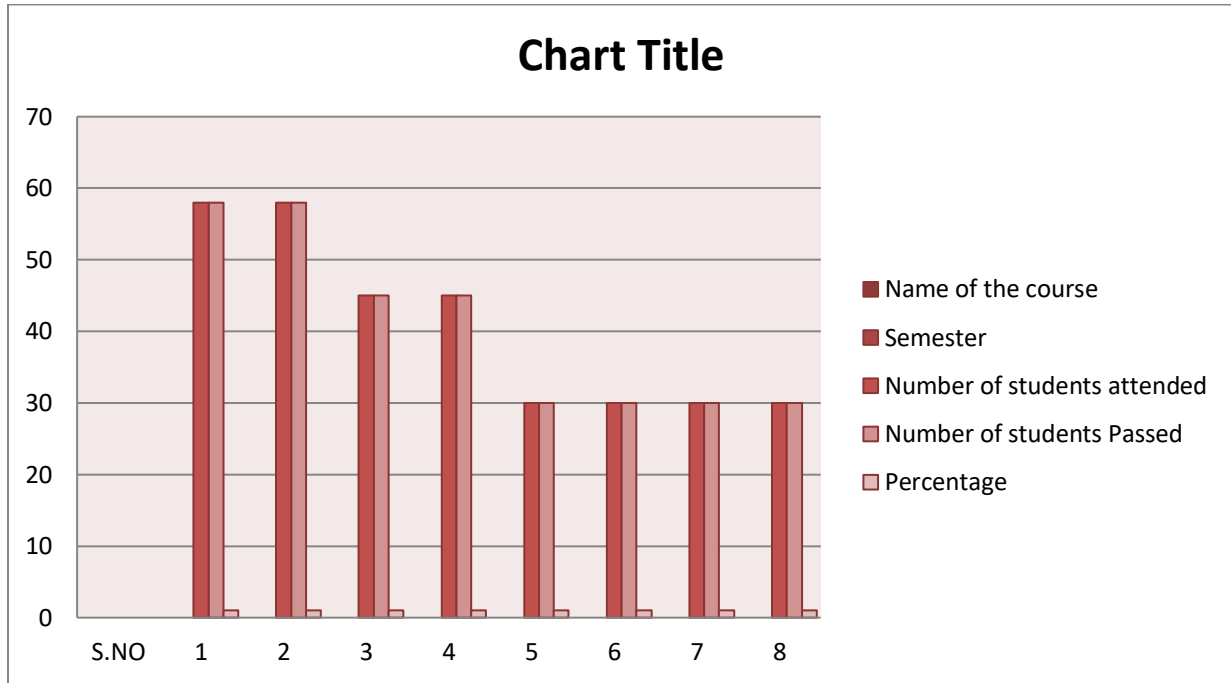

GOVERNMENT OF TELANGANA STATE
TELANGANA TRIBAL WELFARE RESIDENTIAL DEGREE COLLEGE (GIRLS),
MAHABUBABAD: MAHABUBABAD-DIST-506101
(Affiliated to Kakatiya University, Warangal)
E-MailId: ttwrdcgirls.mahabubabad@gmail.com Cell No: 7901097695

Department of Mathematics

Result Analysis 2019-2020

S.NO	Name of the course	Semester	Number of students attended	Number of students Passed	Percentage
1.	Differential CALCULUS & INTEGRAL CALCULUS	I	58	58	100%
2.	Differential Equations	II	58	58	100%
3.	REAL ANALYSIS	III	45	45	100%
4.	Group theory	IV	45	45	100%
5.	LINEAR ALGEBRA	V	30	30	100%
6.	SOLID GEOMETRY	VI	30	30	100%
7.	Vector calculus	VII	30	30	100%
8.	Numerical Analysis	VIII	30	30	100%

RESULT ANALYSIS 2019-2020

 Principal
 TTWR Degree College (G)
 Mahabubabad-506 101.